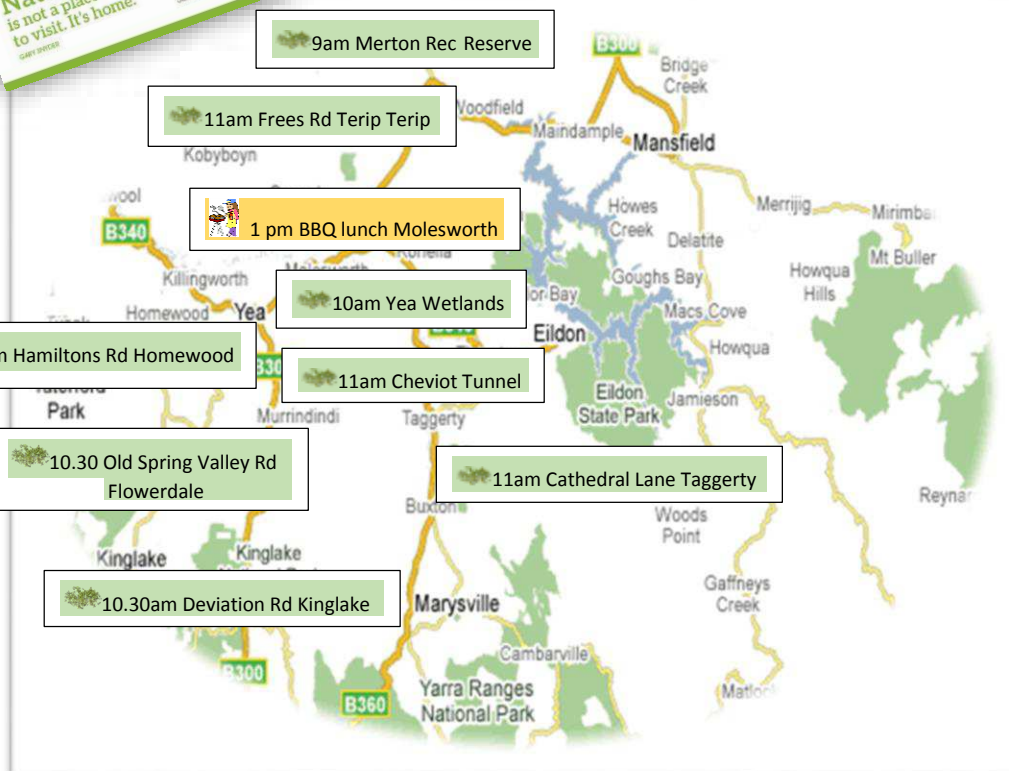

National Tree Day! Sunday 31st July

DON'T FORGET...

BE SURE TO WEAR STURDY FOOTWEAR, GLOVES AND SUITABLE ATTIRE FOR THE WEATHER!

MORNING TEA AND LUNCH WILL BE PROVIDED.

MENTION ANY DIETARY REQUIREMENTS!

Come along and join a local landcare group for a community planting day.

The Upper Goulburn Landcare Network, supported by Planet Ark,

Murrindindi Shire and the State Government's Threatened Species

funding will be celebrating National Tree Day at several locations

across the network, followed by barbecue lunches at the Molesworth Rail Park, Kinglake and Flowerdale Men's Shed.